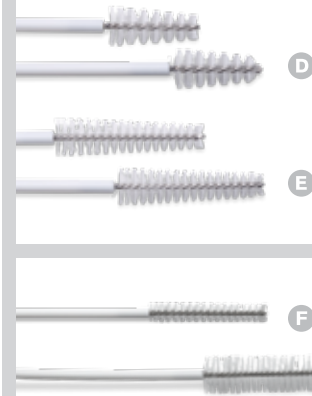

SMALL SCOPE BRUSH

Nylon bristles with convenient finger-loop end. Latex-free. Sold non-sterile.

Number	Brush Diameter	Bristle Area Length	Overall Length	Description	Quantity
Q BR-3307	10.3mm	4cm	11cm	tan	1

DOUBLE-ENDED VALVE CLEANING BRUSH

Nylon bristles. Stainless steel handle covered with blue PVC.

Number	Brush Diameter	Bristle Area Length	Overall Length	Description	Quantity
R BR-3202	5.0mm & 8.0mm	1cm & 2cm	6"	tan	3

BRUSH TIP DETAILS AND SMALL SCOPE BRUSH SHOWN ACTUAL SIZE

Instrument Cleaning – Scope Cleaning Brushes

EXTRA-LONG SCOPE CLEANING BRUSHES

Extra-long specialty cleaning brush. Nylon bristle tip attached to rigid plastic tubing. Brush on one end only. Latex-free. Sold non-sterile.